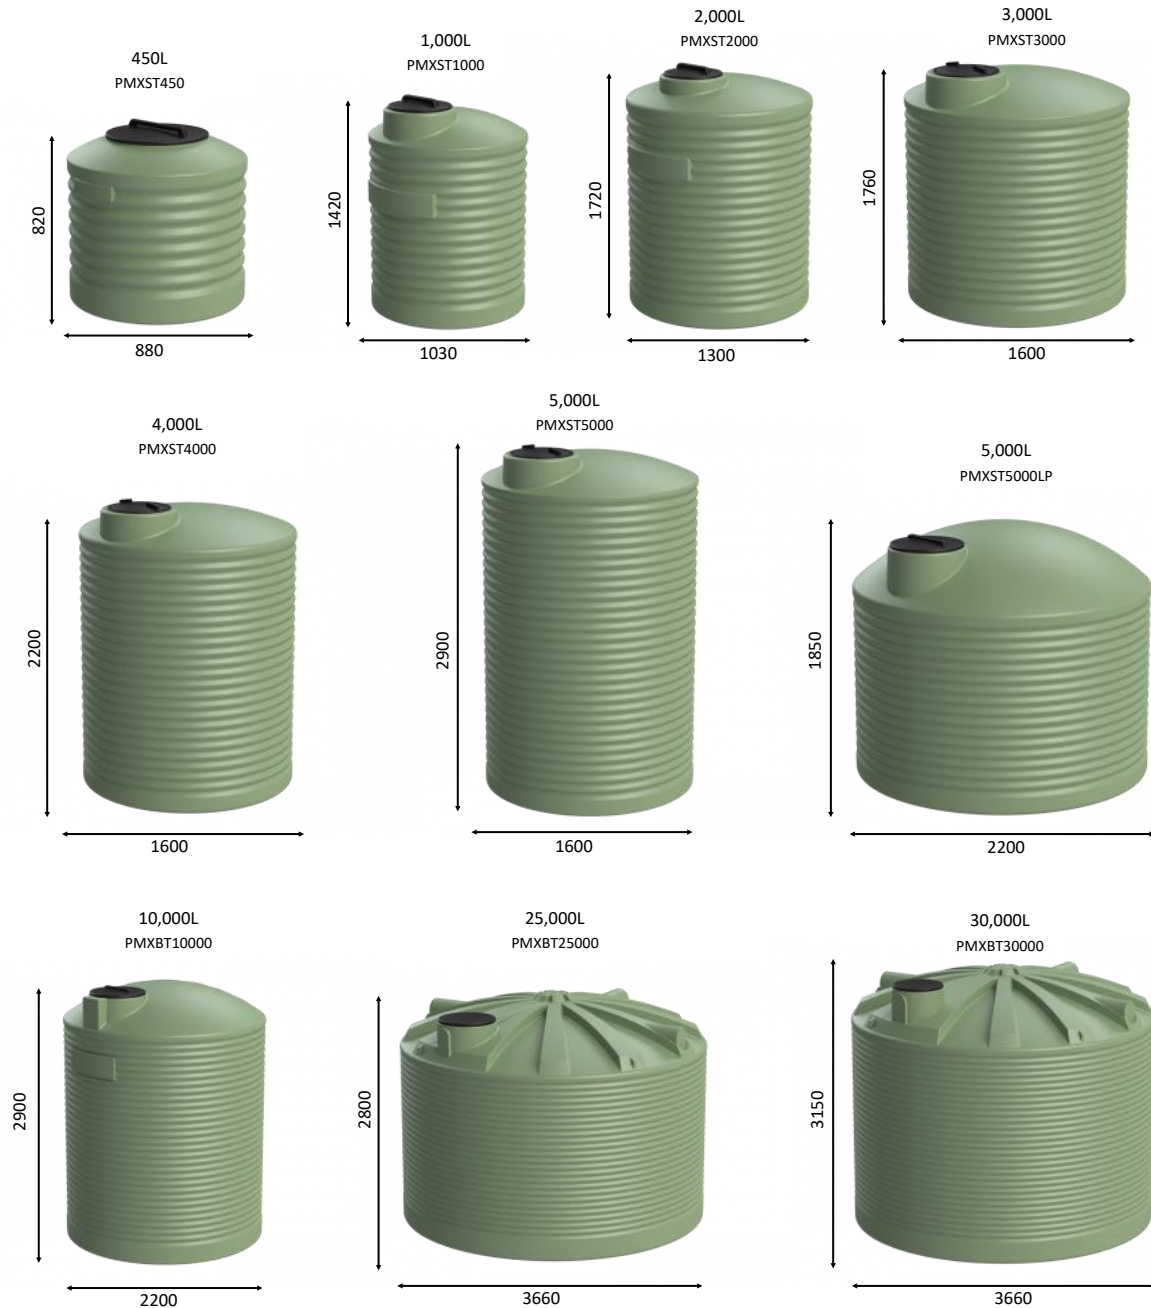

Promax Water Tanks

www.waterflow.co.nz

Enduro Water Tanks

- Corrugated side walls for extra strength—can be buried 1m deep
- 20 year warranty—giving you peace of mind
- Multiple inlet/outlet panels with threaded base outlets—saving installation time
- Range of 7 colour choices—match your background and setting
- Free delivery—(may exclude certain areas and outer Islands)

Promax Water Tank Colours

Please Note:
Tank Colours are displayed as close as printing methods will allow.

XPRESS Water Tanks

- One-piece construction
- 50mm Threaded base outlets
- 2 colour choices
- 10 Year Industry Warranty

Promax Water Tank Colours

Please Note:
 Tank Colours are displayed as close as printing methods will allow.

Slimline Water Tanks

- Save space with very compact and unobtrusive design
- Easy to install, supplied with 25mm threaded outlet
- Range of 7 colour choices—match your background and setting