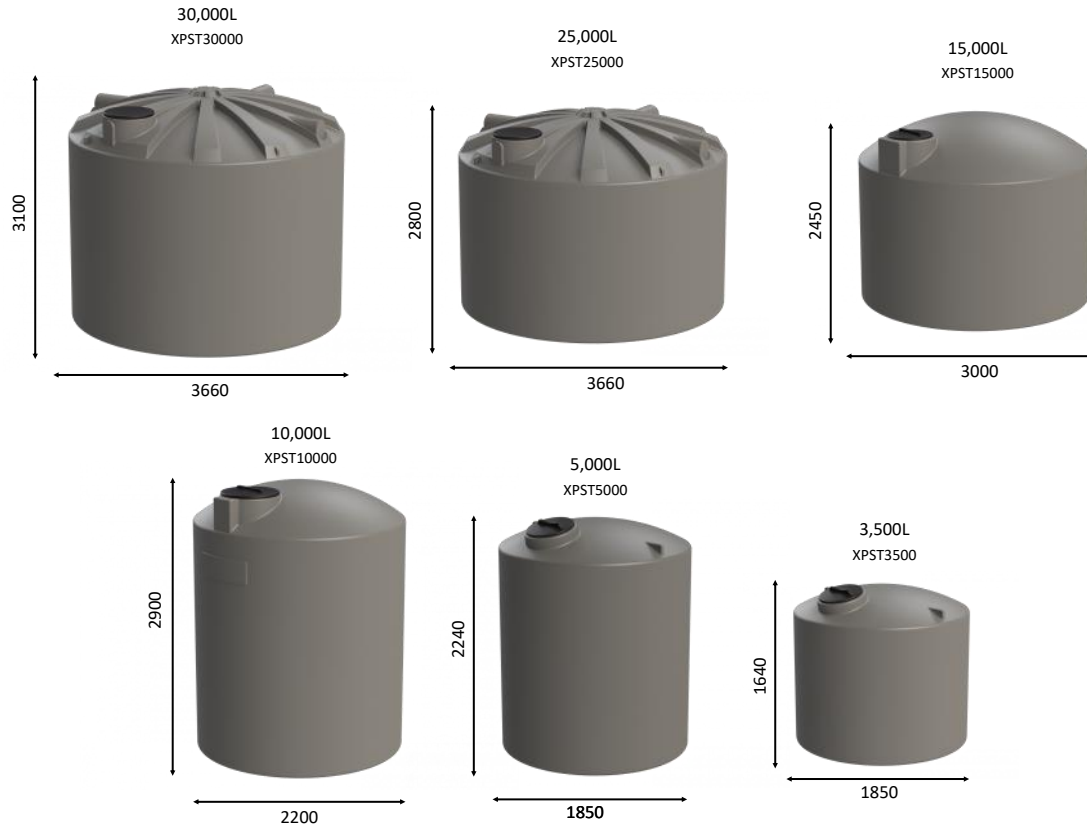

Promax Water Tanks

www.waterflow.co.nz

Enduro Water Tanks

- Corrugated side walls for extra strength—can be buried 1m deep
- 20 year warranty—giving you peace of mind
- Multiple inlet/outlet panels with threaded base outlets—saving installation time
- Range of 7 colour choices—match your background and setting
- Free delivery—(may exclude certain areas and outer Islands)

Promax Water Tank Colours

Please Note:
Tank Colours are displayed as close as printing methods will allow.

XPRESS Water Tanks

- One-piece construction
- 50mm Threaded base outlets
- 2 colour choices
- 10 Year Industry Warranty

Promax Water Tank Colours

Please Note:
 Tank Colours are displayed as close as printing methods will allow.

Slimline Water Tanks

- Save space with very compact and unobtrusive design
- Easy to install, supplied with 25mm threaded outlet
- Range of 7 colour choices—match your background and setting