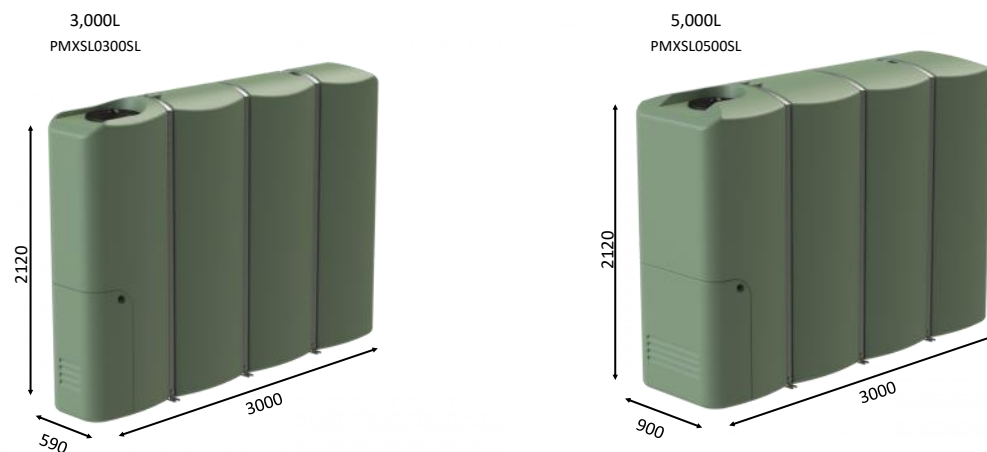

Promax Water Tanks

www.waterflow.co.nz

Enduro Water Tanks

- Corrugated side walls for extra strength—can be buried 1m deep
- 20 year warranty—giving you peace of mind
- Multiple inlet/outlet panels with threaded base outlets—saving installation time
- Range of 7 colour choices—match your background and setting
- Free delivery—(may exclude certain areas and outer Islands)

Promax Water Tank Colours

Please Note:
Tank Colours are displayed as close as printing methods will allow.

XPRESS Water Tanks

- One-piece construction
- 50mm Threaded base outlets
- 2 colour choices
- 10 Year Industry Warranty

Promax Water Tank Colours

Please Note:
 Tank Colours are displayed as close as printing methods will allow.

Slimline Water Tanks

- Save space with very compact and unobtrusive design
- Easy to install, supplied with 25mm threaded outlet
- Range of 7 colour choices—match your background and setting